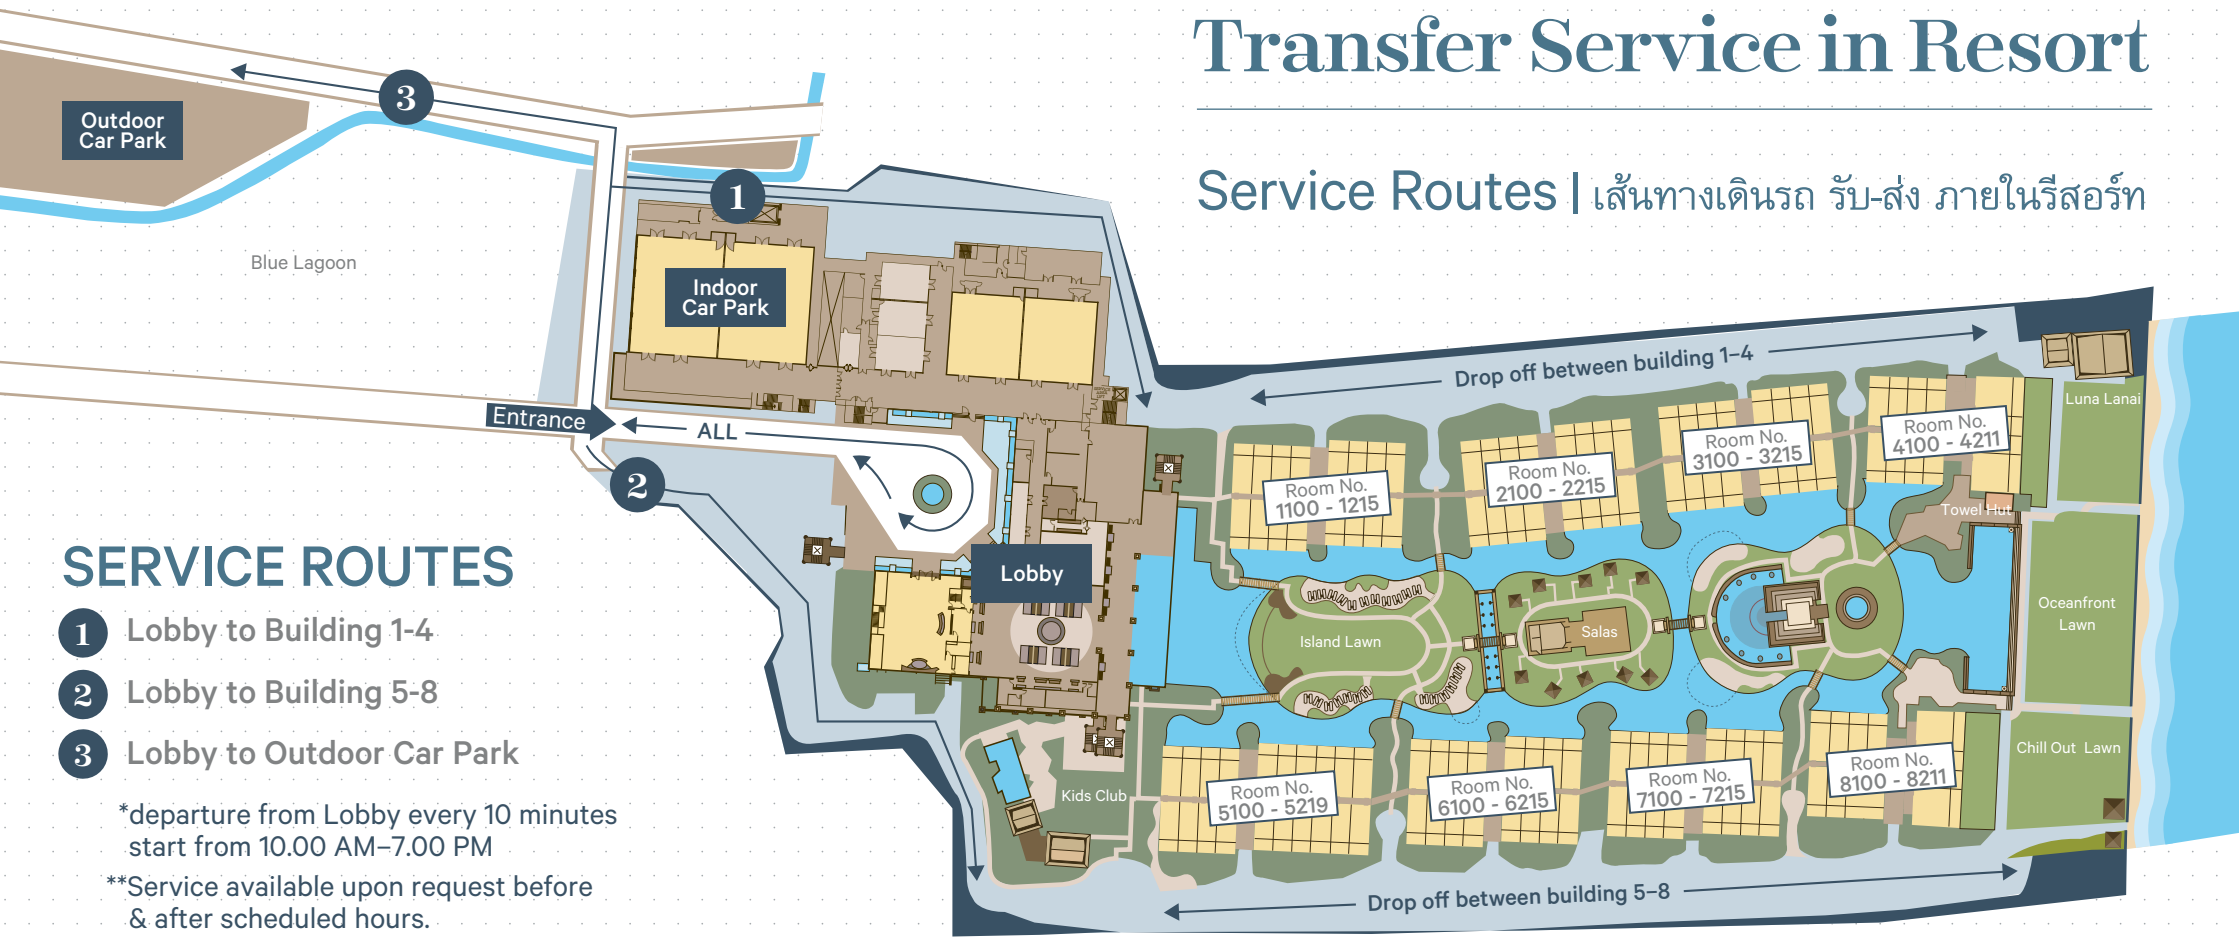

Sheraton®

HUA HIN RESORT & SPA

Transfer Service in Resort

Service Routes | เส้นทางเดินรถ รับ-ส่ง ภายในรีสอร์ท

SERVICE ROUTES

- 1 Lobby to Building 1-4
- 2 Lobby to Building 5-8
- 3 Lobby to Outdoor Car Park

*departure from Lobby every 10 minutes start from 10.00 AM-7.00 PM

**Service available upon request before & after scheduled hours.

***Please find the service timetable at Concierge, House phone area in building 1-8 and Outdoor Car Park.